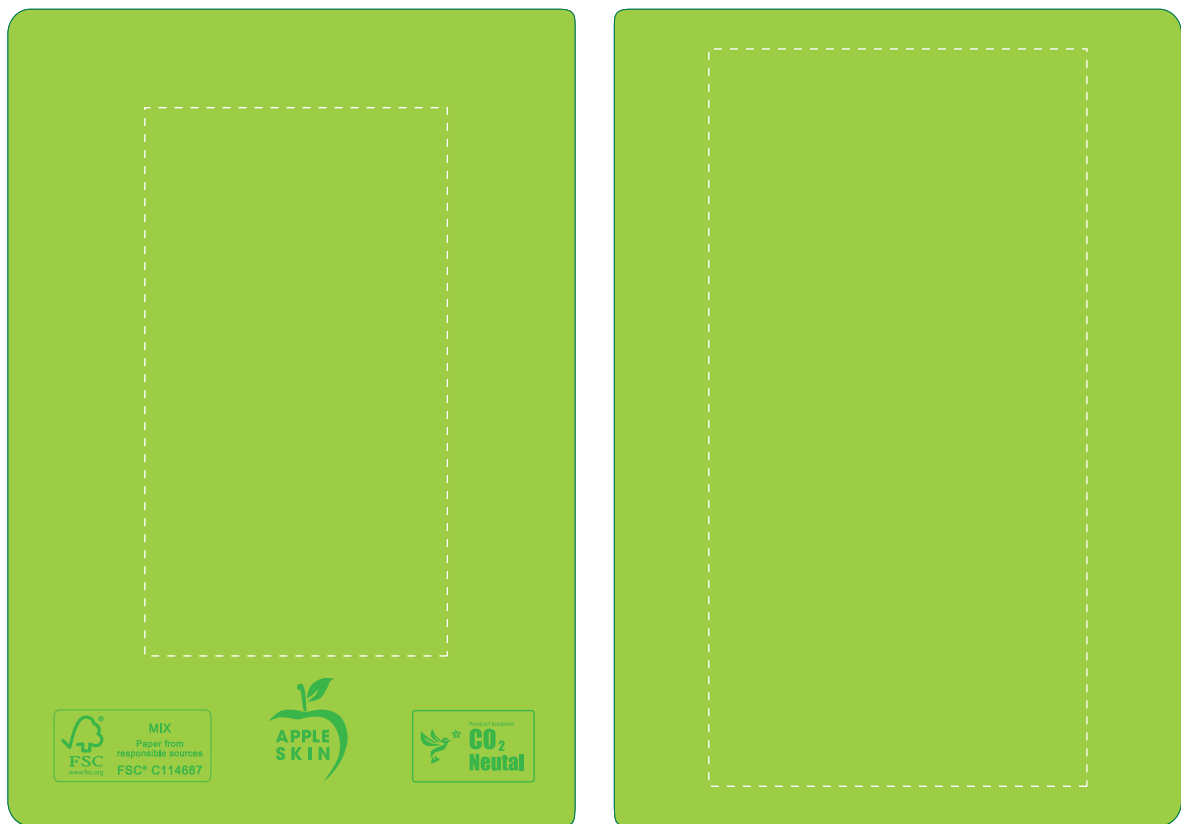

Your Ref:	Quantity:	Product Code: QS1000
Our Ref:	Version: 1	Product Colour: LIGHT GREEN

**PRINTING CONCERNS:****PRODUCT INFO: DUE TO THE NATURE OF THE PRODUCT THE PRINT POSITION MAY VARY BY 2 - 3 MM**

We stock this item in the following colours

**PANTONE REFERENCE(S)**

Full Colour Printing

Product Image for visualisation  
- colours may vary

ARTWORK SCALE 50%

- CENTRED TO PRINT AREA
- CENTRED TO NOTEBOOK

**The dashed line is to demonstrate print area and will not appear on your printed item****PLEASE NOTE:**

- All colours including print and product are for visual purposes only and should not be regarded as the actual colour of the product and print.
- Some products may vary from batch to batch and may differ from previous orders.
- The colour and texture of a product can also have an effect on the final print colour.
- By approving this order we accept that you understand these terms.

To proceed, please approve visual via the online system.

ARTWORK SCALE 100%  
Max print area: 195mm x 100mm

ARTWORK SCALE 100%  
Max print area: 145mm x 80mm